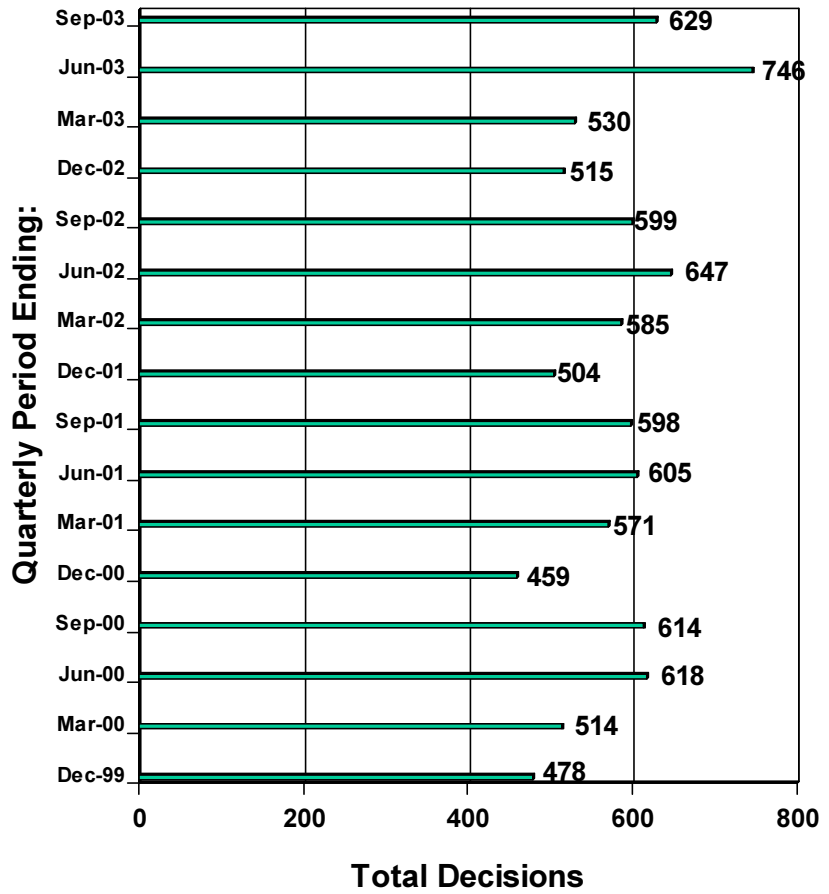

# Total Decisions issued Quarterly by South Cambs

# % of all Applications Determined Within 8 Weeks